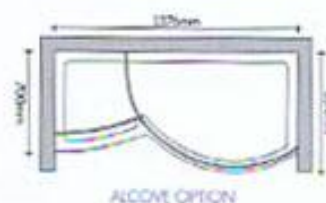

PRODUCT CONFIGURATION

Product shown

1400 Walk-in and 700 End Panel Clear Glass

complete with white bespoke shower tray which features new concealed waste

1400 WALK-IN AND BESPOKE SHOWER TRAY

White	£918.58
Chrome	£834.25

700 SIDE PANEL FOR 1400 WALK-IN

White	£174.29
Chrome	£213.46

Other walk-in sizes
available: 1700

All M3 walk-in enclosures
are 1900mm high
excluding tray