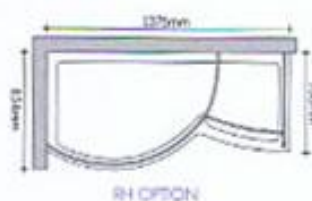

PRODUCT CONFIGURATION

Product shown

1400 Walk-in and 700 End Panel Clear Glass

complete with white bespoke shower tray which features new concealed waste

1400 WALK-IN AND BESPOKE SHOWER TRAY

White	£918.58
Chrome	£834.25

700 SIDE PANEL FOR 1400 WALK-IN

White	£174.29
Chrome	£213.46

Other walk-in sizes
available: 1700

All M3 walk-in enclosures
are 1900mm high
excluding tray