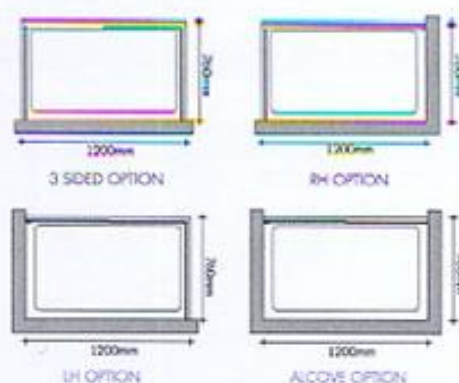

PRODUCT CONFIGURATION