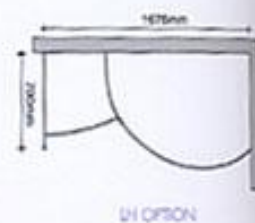

PRODUCT CONFIGURATION

Product shown

1700 Wetroom Walk-in

fitted direct to floor

1700 WETROOM
WALK-IN

White	£603.17
Chrome	£646.25

700 SIDE PANEL FOR
1700 WETROOM

White	£174.29
Chrome	£213.46

All M3 walk-in
enclosures are 1900mm
high excluding tray

Can be installed with or
without 700 end panel

lifetime

CONFIDENCE
GUARANTEE