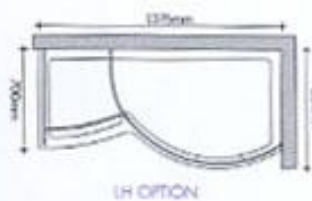

PRODUCT CONFIGURATION

Product shown

1400 Walk-in and 700 End Panel Clear Glass

complete with white bespoke shower tray which features new concealed waste

1400 WALK-IN AND BESPOKE SHOWER TRAY

White	£918.58
Chrome	£834.25

700 SIDE PANEL FOR 1400 WALK-IN

White	£174.29
Chrome	£213.46

Other walk-in sizes
available: 1700

All M3 walk-in enclosures
are 1900mm high
excluding tray